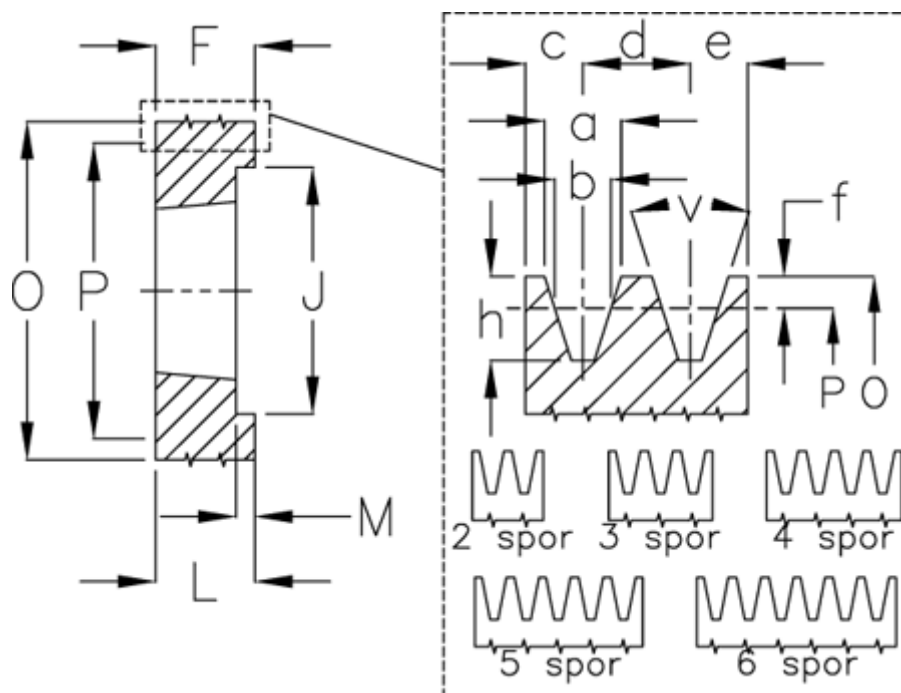

Article number: 604110020004

Description: V-belt pulley SPA 200/4 TL3020

## Measures

a	= 12.7	For bush	= 3020	P	= 200
b	= 11.0	h	= 13.8	Type	= SPA
Bush $\zeta$ max	= 75	J	= 165	v	= 38 grader
c	= 10.0	K	= -		
d	= 15	L	= 51		
e	= 10.0	m	= 14.0		
f	= 2.8	Number of ribs	= 4		
F	= 65	O	= 205.5		